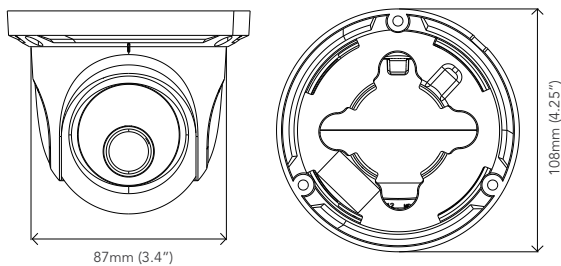

AVC-ETA51FT(-W)

5MP HD-TVI/CVI/AHD/ANALOG WEATHERPROOF EYEBALL CAMERA

HD-TVI
CAMERA

FUNCTION

- 5MP High Resolution, True Color Real Time Video
- HD-TVI/AHD/CVI Lossless Video Output Format
- Up to 1500 TVL Resolution
- CMOS Progressive Scan Image Sensor
- Supports OSD Menu (Control over Coax)
- Long Distance Transmission (Up to 1500ft.)
- Automatic switch from Color to B/W at Low Illumination Levels
- True Day/Night ICR
- Supports Noise Reduction Function
- Up to 65ft. IR Night Viewing Distance
- IP66 Ingress Protection
- Supports CoC (Control over Coax)

DIMENSION

Unit :mm (Inch)

CONNECTION

4-in-1 HD over Coax Technology delivers clear HD video up to 5MP (2592x1944) resolution and supports various of high definition video formats (HD-TVI/CVI/AHD/Analog)

- HD-TVI/CVI/AHD/Analog Video BNC Output
- Video Signal Switcher
- DC 12V Power Cable

SPECIFICATION

Description	NTSC	PAL
Image Sensor	1/2.5" CMOS	
Resolution	5MP	
Image Size	2592 X 1944	
Video Output	HD-TVI / CVI / AHD / ANALOG	
Image System	PAL / NTSC	
Electronic Shutter	AUTO; 1 / 25S ~ 1 / 100000S (PAL); 1 / 30S ~ 1 / 100000S (NTSC)	
IR Distance	65ft. (20m)	
Frame Rate	20fps	
Min. Illumination	Color : 0.001 lux@F1.2, AGC ON; B/W : 0 lux with IR	
Lens	3.6mm	
Lens Mount	M12	
S/N Ratio	≥52dB (AGC OFF)	
Ingress Protection	IP66	
Function Control	OSD (COX Control)	
Day & Night	ICR	
Digital WDR	Yes	
Digital NR	Yes (2D DNR)	
AGC	Yes	
Auto White Balance	Yes	
BLC	Yes	
Edge Brightness Compensation	Yes	
Defogging	Yes	
HLC	Yes	
Sharpness	Yes	
Mirror Image	Yes	
Smart IR	Yes	
Image Setting	Yes	
Defect Correction	Auto/Manual	
Language	Support for 13 different languages	
Angle Adjustment	Any Angle	
Power Supply	DC12V (± 10%)	
Power Consumption	IR OFF : < 1W; IR ON : < 3W	
Working Environment	- 20 °C ~ 50 °C, 10 % ~ 90 % (Relative Humidity)	
Dimensions (mm)	-Ø3.42" × 8.62" (87mm × 219mm)	